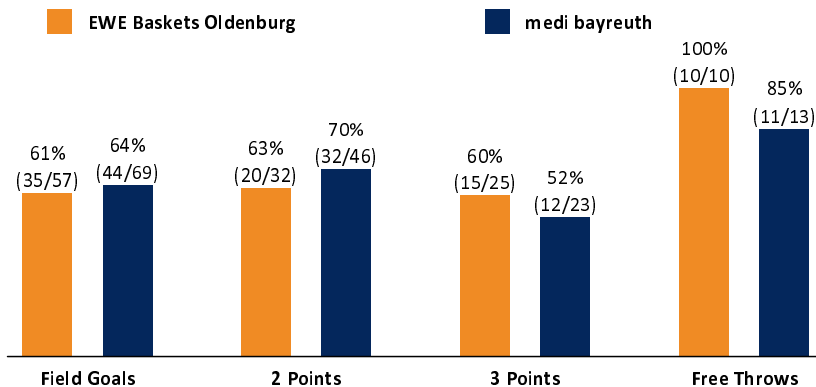

EWE Baskets Oldenburg **95 : 111**

medi bayreuth

Referee: STRAUBE Carsten
 Umpires: ARIK Tamer / HODZIC Nermin
 Commissioner: HOLSTEN Ingo

Attendance: 500
 Oldenburg, EWE ARENA (6.000 Plätze), MI 16 FEB 2022, 19:00, Game-ID: 26132

OLD	BAY
4 / 11 / 15	Rebounds OR/DR/TR 12 / 18 / 30
24	Assists 25
18	Fouls 14
14	Fouls Drawn 18
15	Turnovers 13
7	Steals 11
34	Points in the Paint 56
	Second Chance Points 19
6	Fast Break Points 6
6 (20:14)	Biggest Lead 20 (87:107)
7-0 (66:77)	Biggest Scoring Run 9-0 (41:45)
	Lead Changes: 5
	Times Tied: 5