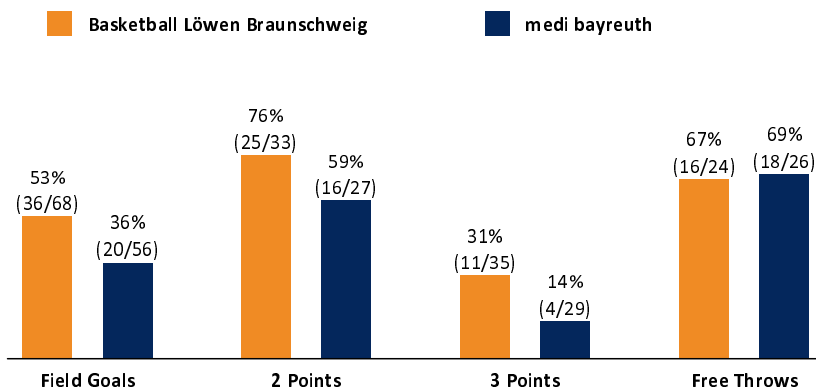

BAY - medi bayreuth (Coach: KORNER Raoul)

No.	Name	Min	PTS	2 Points	3 Points	Field Goals	Free Throws	OR	DR	TR	AS	ST	TO	BS	SB	PF	FD	EFF	+/-	
2	ANIM Sacar	26:45	3	0/3 (0%)	0/6 (0%)	0/9 (0%)	3/6 (50%)	3	5	8	1	2	3		2	1	5	-1	-22	
*3	THORNTON Marcus	28:15	6	2/3 (67%)	0/5 (0%)	2/8 (25%)	2/3 (67%)		1	1	2	1	3			2	2	0	-31	
*6	WOHLRATH Kevin	18:14	4	2/3 (67%)	0/3 (0%)	2/6 (33%)			1	1		1	2			5	1	0	-19	
7	JALALPOOR Philip	16:43	9	1/1 (100%)	1/3 (33%)	2/4 (50%)	4/4 (100%)	1		1	1		1			3	1	8	-13	
9	BRUHNKE Kay	18:36	9	1/1 (100%)	1/5 (20%)	2/6 (33%)	4/6 (67%)		1	1		1		1		4	4	6	-17	
*10	DORETH Bastian	29:10	7	1/2 (50%)	1/2 (50%)	2/4 (50%)	2/2 (100%)		1	1	6		2			4	5	10	-23	
14	SANDERS Moritz	3:27	0				0/2 (0%)									1	1	-2	-7	
*15	ALLEN Terry	27:15	7	2/3 (67%)	1/5 (20%)	3/8 (38%)		1	2	3	3	2	1			2	1	9	-26	
*19	SAJUS Martynas	31:35	17	7/11 (64%)		7/11 (64%)	3/3 (100%)	3	4	7	1		3	1		4	5	19	-27	
22	WELLS Cameron	DNP																		
Team / Coach								1	3	4			1			2		3		
Totals			200:00	62	16/27 (59%)	4/29 (14%)	20/56 (36%)	18/26 (69%)	9	18	27	14	7	16	2	2	28	25	52	-37

BRA	BAY
16 / 29 / 45	Rebounds OR/DR/TR 9 / 18 / 27
25	Assists 14
27	Fouls 28
24	Fouls Drawn 25
13	Turnovers 16
4	Steals 7
44	Points in the Paint 26
18	Second Chance Points 10
4	Fast Break Points
37 (99:62)	Biggest Lead 0 (3:3)
10-0 (59:34)	Biggest Scoring Run 7-0 (67:48)
	Lead Changes: 0
	Times Tied: 4

EASYCREDIT-BBL.DE

Alle offiziellen Statistiken der easyCredit BBL, Daten, Rekorde uvm. gibt es auf easyCredit-BBL.de! Und für unterwegs: die neue offizielle Liga-App, kostenfrei für iOS und Android.

MAGENTASPORT.DE

Keinen Korb mehr verpassen - Alle Spiele der easyCredit Basketball Bundesliga und des MagentaSport BBL Pokals live auf MagentaSport.de

LEGEND
Min Minutes Played   DR Defensive Rebounds   AS Assists   BS Blocked Shots   PF Fouls   +/- Plus-Minus-Rating
DNP Did Not Play   OR Offensive Rebounds   ST Steals   SB Shots Blocked   FD Fouls Drawn   * Starters
PTS Points   TR Total Rebounds   TO Turnovers   EFF Efficiency = ((PTS + TR + AS + ST + BS) - ((FGA - FGM) + (FTA - FTM) + TO))