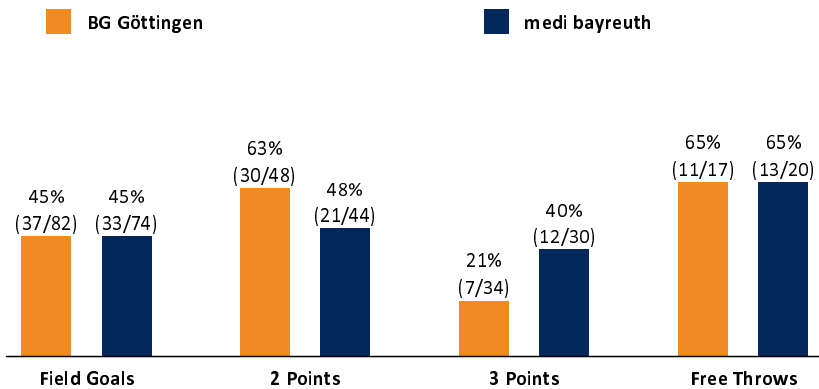

BG Göttingen

92 : 91

medi bayreuth

Referee: REITER Moritz
Umpires: ORUZGANI Zulfikar / KRAUSE Tim
Commissioner: HORN Markus

Attendance: 2.123
Göttingen, Sparkassen-Arena / LOKHALLE (3.447 Plätze), SA 12 MRZ 2022, 18:00, Game-ID: 26157

Scoreboard table showing Q1, Q2, Q3, Q4, and OT1 scores for GOT and BAY.

GOT - BG Göttingen (Coach: MOORS Roel)

Main player statistics table for GOT, including columns for No., Name, Min, PTS, 2 Points, 3 Points, Field Goals, Free Throws, and various rebound/assist metrics.

BAY - medi bayreuth (Coach: KORNER Raoul)

Main player statistics table for BAY, including columns for No., Name, Min, PTS, 2 Points, 3 Points, Field Goals, Free Throws, and various rebound/assist metrics.

Summary statistics table comparing GOT and BAY across categories like Rebounds, Assists, Fouls, Turnovers, Steals, Points in the Paint, etc.

EASYCREDIT-BBL.DE

Alle offiziellen Statistiken der easyCredit BBL, Daten, Rekorde uvm. gibt es auf easyCredit-BBL.de! Und für unterwegs: die neue offizielle Liga-App, kostenfrei für iOS und Android.

MAGENTASPORT.DE

Keinen Korb mehr verpassen - Alle Spiele der easyCredit Basketball Bundesliga und des MagentaSport BBL Pokals live auf MagentaSport.de

LEGEND
Min Minutes Played
DNP Did Not Play
PTS Points
DR Defensive Rebounds
OR Offensive Rebounds
TR Total Rebounds
AS Assists
ST Steals
TO Turnovers
BS Blocked Shots
SB Shots Blocked
EFF Efficiency = ((PTS + TR + AS + ST + BS) - ((FGA - FGM) + (FTA - FTM) + TO))
PF Fouls
FD Fouls Drawn
+/- Plus-Minus-Rating
* Starters