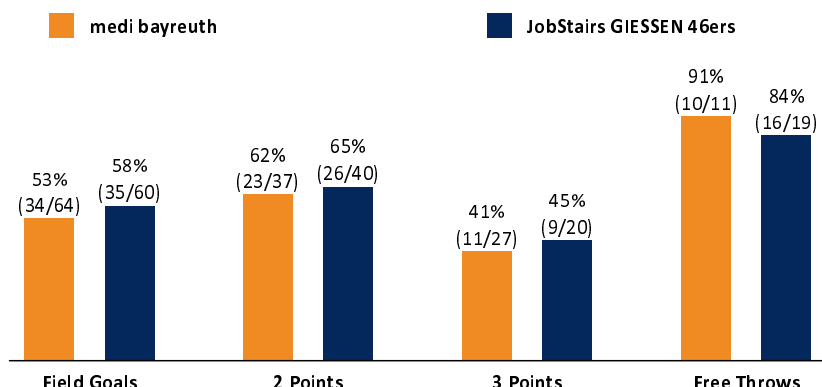

medi bayreuth

89 : 95

JobStairs GIESSEN 46ers

Referee: KOVACEVIC Nebosia
Umpires: BRENDL Nicolas / REY Danjana
Commissioner: KINDERVATER Max

Attendance: 2.008
Bayreuth, Oberfrankenhalle (3.300 Plätze), MI 9 MRZ 2022, 18:30, Game-ID: 26153

Scoreboard table showing Q1, Q2, Q3, Q4 scores for BAY and GIE.

BAY - medi bayreuth (Coach: KORNER Raoul)

Main player statistics table for BAY, including columns for No., Name, Min, PTS, 2 Points, 3 Points, Field Goals, Free Throws, and various advanced stats.

GIE - JobStairs GIESSEN 46ers (Coach: STROBL Pete)

Main player statistics table for GIE, including columns for No., Name, Min, PTS, 2 Points, 3 Points, Field Goals, Free Throws, and various advanced stats.

Summary statistics table comparing BAY and GIE across categories like Rebounds, Assists, Fouls, Turnovers, Steals, Points in the Paint, etc.

EASYCREDIT-BBL.DE

Alle offiziellen Statistiken der easyCredit BBL, Daten, Rekorde uvm. gibt es auf easyCredit-BBL.de! Und für unterwegs: die neue offizielle Liga-App, kostenfrei für iOS und Android.

MAGENTASPORT.DE

Keinen Korb mehr verpassen - Alle Spiele der easyCredit Basketball Bundesliga und des MagentaSport BBL Pokals live auf MagentaSport.de

LEGEND
Min Minutes Played, DR Defensive Rebounds, AS Assists, BS Blocked Shots, PF Fouls, +/- Plus-Minus-Rating
DNP Did Not Play, OR Offensive Rebounds, ST Steals, SB Shots Blocked, FD Fouls Drawn, * Starters
PTS Points, TR Total Rebounds, TO Turnovers, EFF Efficiency = ((PTS + TR + AS + ST + BS) - ((FGA - FGM) + (FTA - FTM) + TO))