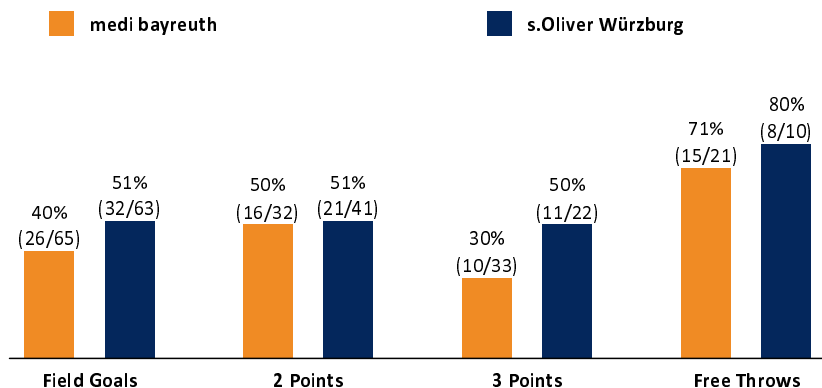

medi bayreuth

77 : 83

s.Oliver Würzburg

Referee: PANTHER Anne
Umpires: KOVACEVIC Nesa / LODER Benedikt
Commissioner: BENDER Ute

Attendance: 2.684
Bayreuth, Oberfrankenhalle (3.300 Plätze), SA 9 APR 2022, 18:00, Game-ID: 26195

Scoreboard table showing Q1, Q2, Q3, Q4 scores for BAY and WUE.

BAY - medi bayreuth (Coach: KORNER Raoul)

Main player statistics table for medi bayreuth including columns for Name, Min, PTS, 2 Points, 3 Points, Field Goals, Free Throws, and various rebound/assist metrics.

WUE - s.Oliver Würzburg (Coach: FILIPOVSKI Sasa)

Main player statistics table for s.Oliver Würzburg including columns for Name, Min, PTS, 2 Points, 3 Points, Field Goals, Free Throws, and various rebound/assist metrics.

Summary statistics table comparing BAY and WUE across various metrics like Rebounds, Assists, Fouls, Turnovers, Steals, Points in the Paint, etc.

EASYCREDIT-BBL.DE
Alle offiziellen Statistiken der easyCredit BBL, Daten, Rekorde uvm. gibt es auf easyCredit-BBL.de! Und für unterwegs: die neue offizielle Liga-App, kostenfrei für iOS und Android.

MAGENTASPORT.DE
Keinen Korb mehr verpassen - Alle Spiele der easyCredit Basketball Bundesliga und des MagentaSport BBL Pokals live auf MagentaSport.de

LEGEND
Min Minutes Played, DR Defensive Rebounds, AS Assists, BS Blocked Shots, PF Fouls, +/- Plus-Minus-Rating
DNP Did Not Play, OR Offensive Rebounds, ST Steals, SB Shots Blocked, FD Fouls Drawn, * Starters
PTS Points, TR Total Rebounds, TO Turnovers, EFF Efficiency = ((PTS + TR + AS + ST + BS) - ((FGA - FGM) + (FTA - FTM) + TO))