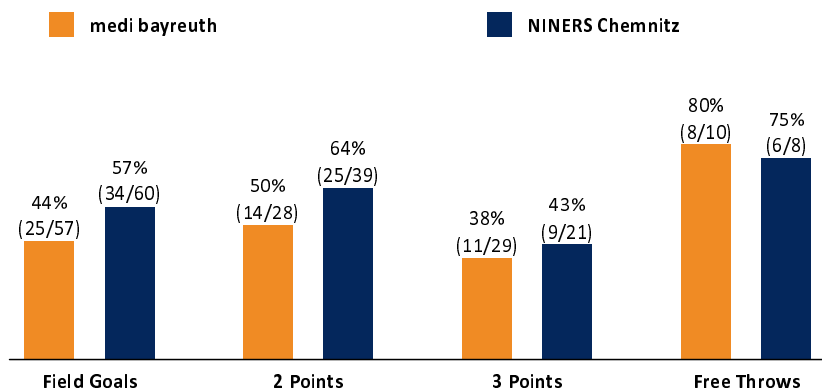

medi bayreuth

69 : 83

NINERS Chemnitz

Referee: BARTH Benjamin
Umpires: MUTAPCIC Armin / THEIS Christian
Commissioner: BENDER Ute

Attendance: 2.314
Bayreuth, Oberfrankenhalle (3.300 Plätze), MI 13 APR 2022, 20:30, Game-ID: 26208

Scoreboard table showing Q1, Q2, Q3, Q4 scores for BAY and CHE.

BAY - medi bayreuth (Coach: KORNER Raoul)

Main player statistics table for medi bayreuth including columns for No., Name, Min, PTS, 2 Points, 3 Points, Field Goals, Free Throws, and various advanced stats.

CHE - NINERS Chemnitz (Coach: PASTORE Rodrigo)

Main player statistics table for NINERS Chemnitz including columns for No., Name, Min, PTS, 2 Points, 3 Points, Field Goals, Free Throws, and various advanced stats.

Summary statistics table comparing BAY and CHE across various metrics like Rebounds, Assists, Fouls, etc.

EASYCREDIT-BBL.DE
Alle offiziellen Statistiken der easyCredit BBL, Daten, Rekorde uvm. gibt es auf easyCredit-BBL.de!

MAGENTASPORT.DE
Keinen Korb mehr verpassen - Alle Spiele der easyCredit Basketball Bundesliga und des MagentaSport BBL Pokals live auf MagentaSport.de

LEGEND
Min Minutes Played, DR Defensive Rebounds, AS Assists, BS Blocked Shots, PF Fouls, +/- Plus-Minus-Rating
DNP Did Not Play, OR Offensive Rebounds, ST Steals, SB Shots Blocked, FD Fouls Drawn, * Starters
PTS Points, TR Total Rebounds, TO Turnovers, EFF Efficiency = ((PTS + TR + AS + ST + BS) - ((FGA - FGM) + (FTA - FTM) + TO))