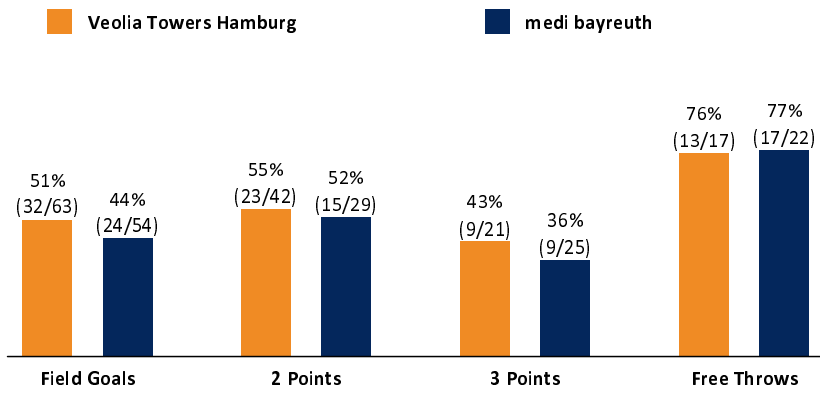

Veolia Towers Hamburg 86 : 74

medi bayreuth

Referee: CICI Gentian
Umpires: KRAUSE Tim / BRENDEL Nicolas
Commissioner: HOLSTEN Ingo

Attendance: 3.400
Hamburg, edel-optics.de Arena (3.400 Plätze), SA 11 FEB 2023, 18:00, Game-ID: 27639

Scoreboard table showing Q1, Q2, Q3, Q4 scores for HAM and BAY.

HAM - Veolia Towers Hamburg (Coach: BARLOSCHKY Benka)

Main player statistics table for HAM, including columns for No., Name, Min, PTS, 2 Points, 3 Points, Field Goals, Free Throws, and various rebound/assist metrics.

BAY - medi bayreuth (Coach: DRIJENCIC Mladen)

Main player statistics table for BAY, including columns for No., Name, Min, PTS, 2 Points, 3 Points, Field Goals, Free Throws, and various rebound/assist metrics.

Summary table comparing HAM and BAY across various statistical categories like Rebounds, Assists, Fouls, etc.

EASYCREDIT-BBL.DE
Alle offiziellen Statistiken der easyCredit BBL, Daten, Rekorde uvm. gibt es auf easyCredit-BBL.de!

MAGENTASPORT.DE
Keinen Korb mehr verpassen - Alle Spiele der easyCredit Basketball Bundesliga und des MagentaSport BBL Pokals live auf MagentaSport.de

LEGEND
Min Minutes Played, DR Defensive Rebounds, AS Assists, BS Blocked Shots, PF Fouls, +/- Plus-Minus-Rating
DNP Did Not Play, OR Offensive Rebounds, ST Steals, SB Shots Blocked, * Starters
PTS Points, TR Total Rebounds, TO Turnovers, EFF Efficiency = ((PTS + TR + AS + ST + BS) - ((FGA - FGM) + (FTA - FTM) + TO))