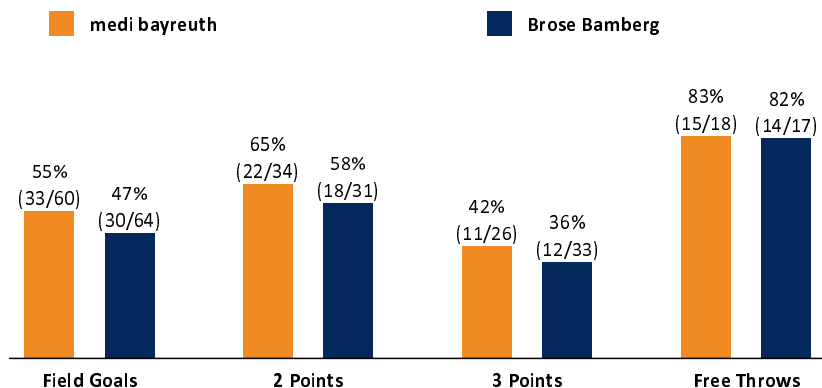

medi bayreuth

92 : 86

Brose Bamberg

Referee: BARTH Benjamin
Umpires: ARIK Tamer / HODZIC Nermin
Commissioner: WEICHERT Horst

Attendance: 3.400
Bayreuth, Oberfrankenhalle Bayreuth (3.300 Plätze), MO 26 DEZ 2022, 20:30, Game-ID: 27558

Summary table showing scores by quarter (Q1-Q4) for BAY and BAM.

BAY - medi bayreuth (Coach: MASELL Lars)

Main player statistics table for medi bayreuth, including columns for No., Name, Min, PTS, 2 Points, 3 Points, Field Goals, Free Throws, and various rebound/assist metrics.

BAM - Brose Bamberg (Coach: AMIEL Oren)

Main player statistics table for Brose Bamberg, including columns for No., Name, Min, PTS, 2 Points, 3 Points, Field Goals, Free Throws, and various rebound/assist metrics.

Summary table comparing BAY and BAM across various performance metrics like Rebounds, Assists, Fouls, Turnovers, Steals, etc.

EASYCREDIT-BBL.DE

Alle offiziellen Statistiken der easyCredit BBL, Daten, Rekorde uvm. gibt es auf easyCredit-BBL.de! Und für unterwegs: die neue offizielle Liga-App, kostenfrei für iOS und Android.

MAGENTASPORT.DE

Keinen Korb mehr verpassen - Alle Spiele der easyCredit Basketball Bundesliga und des MagentaSport BBL Pokals live auf MagentaSport.de

LEGEND
Min Minutes Played
DNP Did Not Play
PTS Points
DR Defensive Rebounds
OR Offensive Rebounds
TR Total Rebounds
AS Assists
ST Steals
TO Turnovers
BS Blocked Shots
SB Shots Blocked
EFF Efficiency = ((PTS + TR + AS + ST + BS) - ((FGA - FGM) + (FTA - FTM) + TO))
PF Fouls
FD Fouls Drawn
+/- Plus-Minus-Rating
* Starters