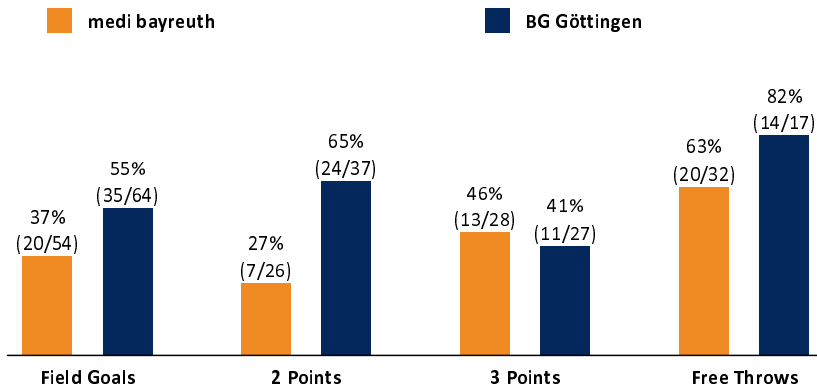

medi bayreuth

73 : 95

BG Göttingen

Referee: REITER Moritz
Umpires: BRENDEL Nicolas / BOHN Andreas
Commissioner: WEGNER Ronny

Attendance: 2.867
Bayreuth, Oberfrankenhalle Bayreuth (3.300 Plätze), DO 29 DEZ 2022, 19:00, Game-ID: 27565

Scoreboard table showing Q1, Q2, Q3, Q4 scores for BAY and GOT.

BAY - medi bayreuth (Coach: MASELL Lars)

Main player statistics table for medi bayreuth including columns for No., Name, Min, PTS, 2 Points, 3 Points, Field Goals, Free Throws, OR, DR, TR, AS, ST, TO, BS, SB, PF, FD, EFF, +/-.

GOT - BG Göttingen (Coach: MOORS Roel)

Main player statistics table for BG Göttingen including columns for No., Name, Min, PTS, 2 Points, 3 Points, Field Goals, Free Throws, OR, DR, TR, AS, ST, TO, BS, SB, PF, FD, EFF, +/-.

Summary statistics table comparing BAY and GOT across various metrics like Rebounds, Assists, Fouls, Turnovers, Steals, Points in the Paint, etc.

EASYCREDIT-BBL.DE

Alle offiziellen Statistiken der easyCredit BBL, Daten, Rekorde uvm. gibt es auf easyCredit-BBL.de! Und für unterwegs: die neue offizielle Liga-App, kostenfrei für iOS und Android.

MAGENTASPORT.DE

Keinen Korb mehr verpassen - Alle Spiele der easyCredit Basketball Bundesliga und des MagentaSport BBL Pokals live auf MagentaSport.de

LEGEND
Min Minutes Played
DNP Did Not Play
PTS Points
DR Defensive Rebounds
OR Offensive Rebounds
TR Total Rebounds
AS Assists
ST Steals
TO Turnovers
BS Blocked Shots
SB Shots Blocked
EFF Efficiency = ((PTS + TR + AS + ST + BS) - ((FGA - FGM) + (FTA - FTM) + TO))
PF Fouls
FD Fouls Drawn
+/- Plus-Minus-Rating
* Starters